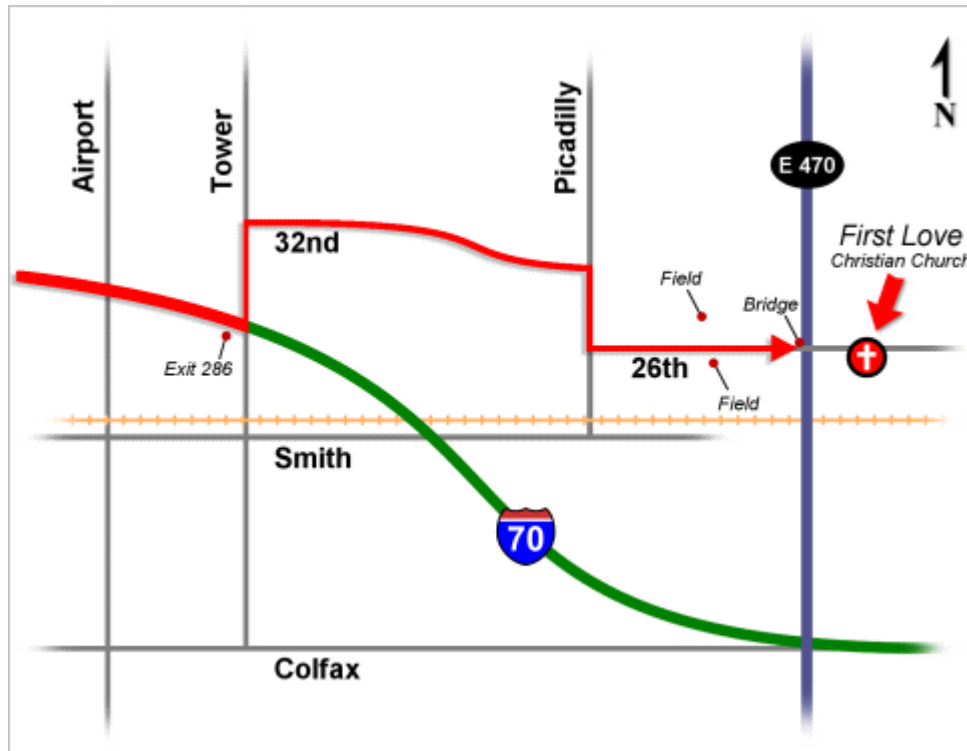

First Love Christian Church

Map for directions

If you are in the Denver Metro area, stop by, we will love to have you in our services, or even in one of our prayer meetings held seven days a week.

Our Location:

23940 East 26th. Ave
Aurora Colorado, 80019

Coming from Denver Metro Area

- Take I-70 East
- Exit 286 to Tower RD, go East on Tower
- Left on 32nd Parkway, go East.

- Right on Picadilly, South
- Left on 26th Ave, go East for about a mile, over the bridge at E-470, Church is in the right side.

Coming from Aurora

- Take I-225 North to
- I-70
- Take I-70 East
- Exit 286 to Tower RD, go East on Tower
- Left on 32nd Parkway, go East.
- Right on Picadilly, South
- Left on 26th Ave, go East for about a mile, over the bridge at E-470, Church is in the right side.