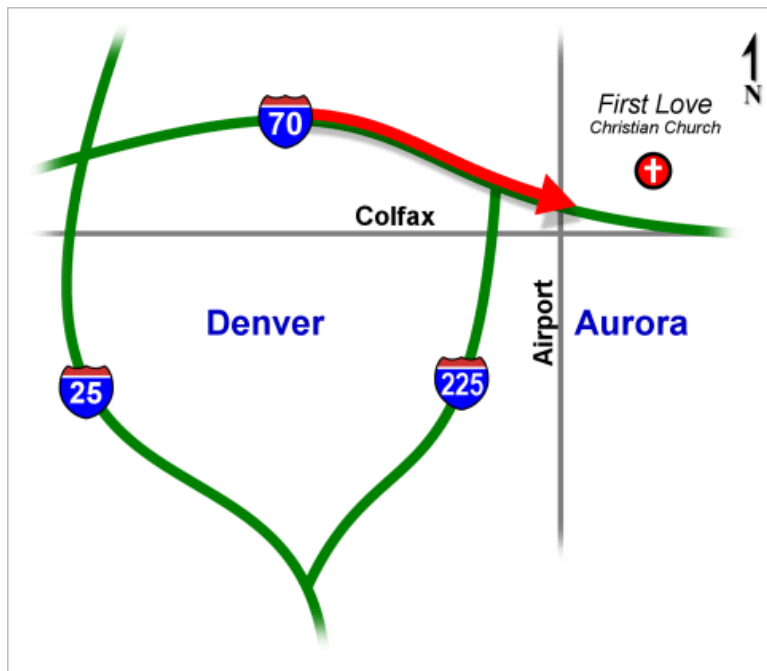

First Love Christian Church

Map for directions

If you are in the Denver Metro area, stop by, we will love to have you in our services, or even in one of our prayer meetings held seven days a week.

Our Location:

23940 East 26th. Ave
Aurora Colorado, 80019

Coming from Denver Metro Area

- Take I-70 East
- Exit 286 to Tower RD, go East on Tower
- Left on 32nd Parkway, go East.

- Right on Picadilly, South
- Left on 26th Ave, go East for about a mile, over the bridge at E-470, Church is in the right side.

Coming from Aurora

- Take I-225 North to
- I-70
- Take I-70 East
- Exit 286 to Tower RD, go East on Tower
- Left on 32nd Parkway, go East.
- Right on Picadilly, South
- Left on 26th Ave, go East for about a mile, over the bridge at E-470, Church is in the right side.